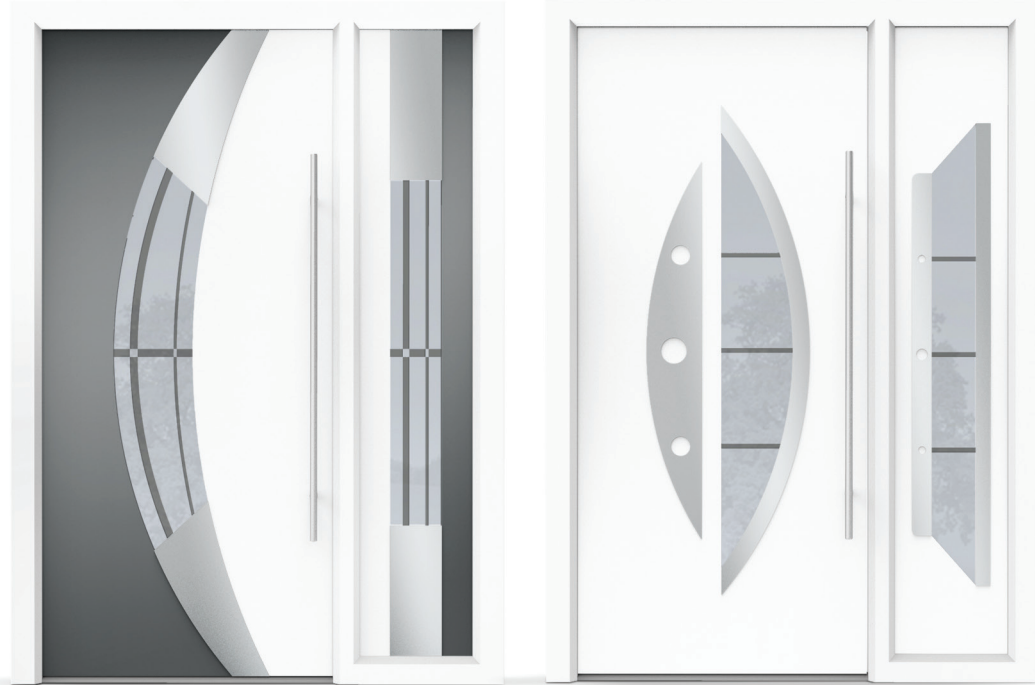

S-13

D-40

T-20

E-30

R-33